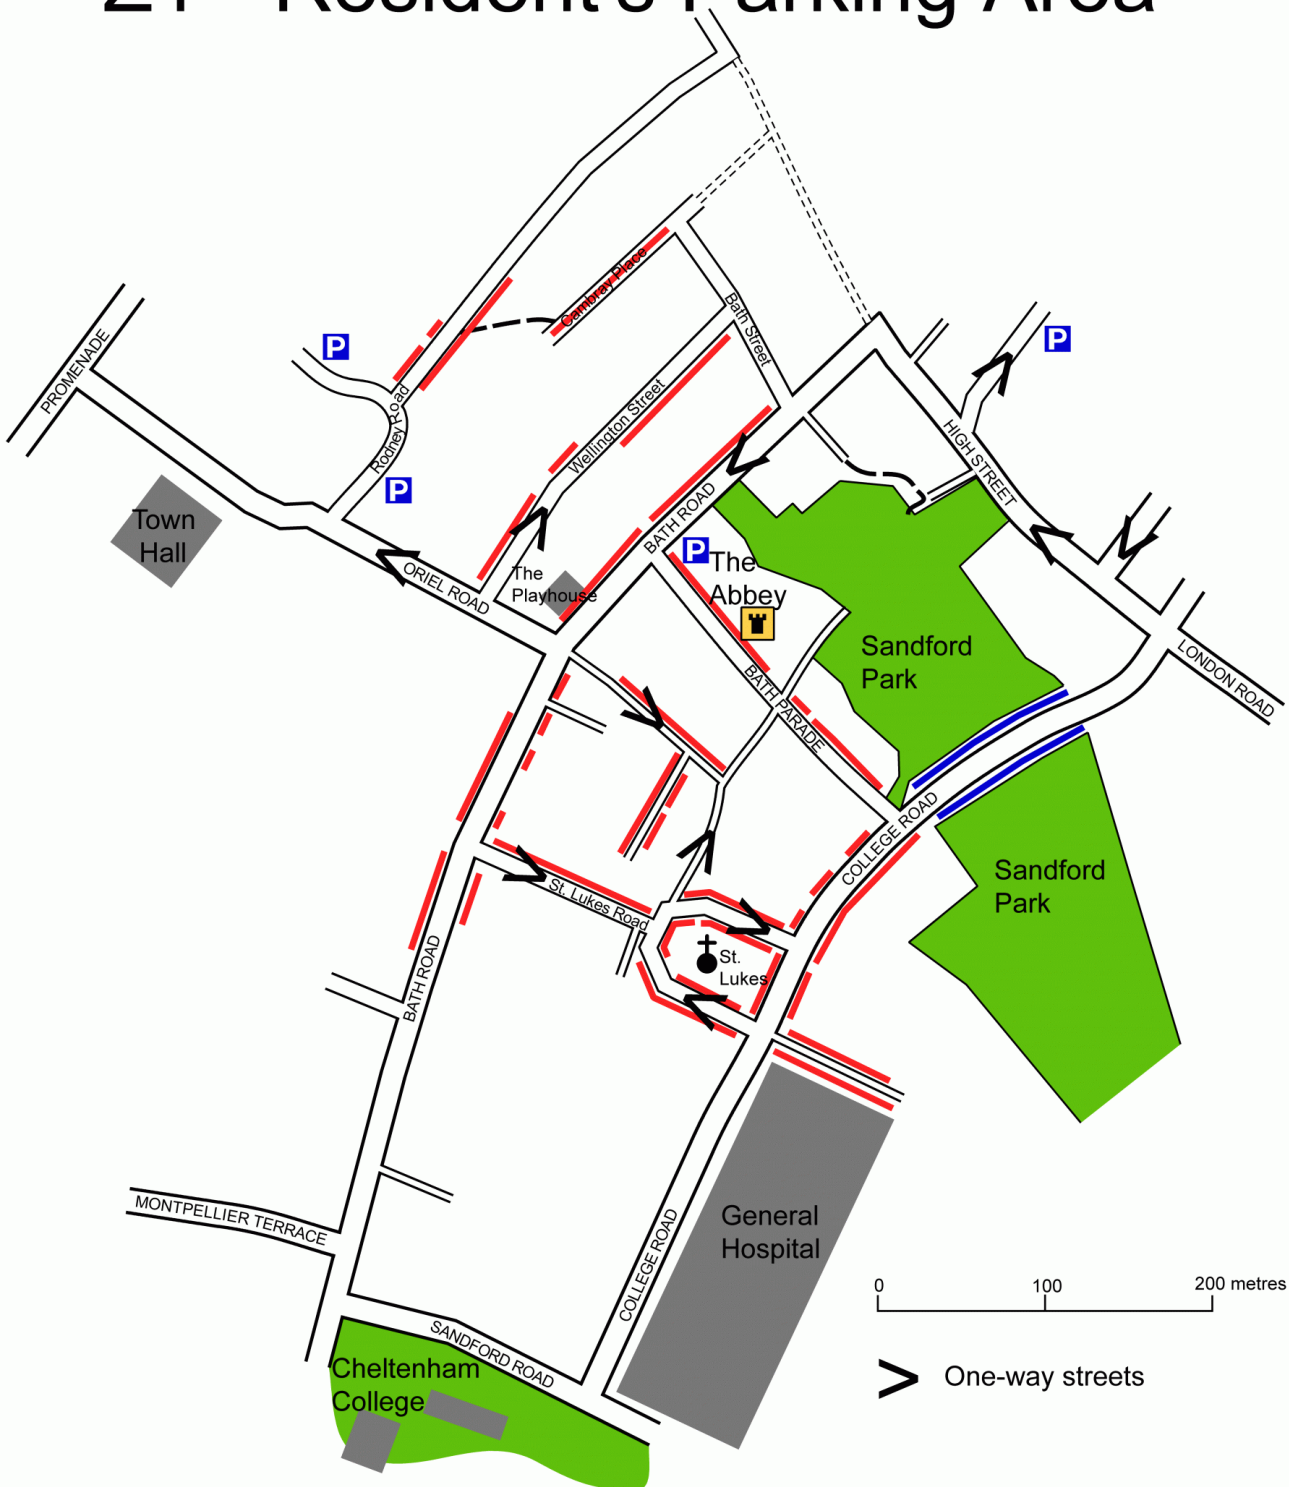

# Z1 - Resident's Parking Area

 Z1 Resident's Parking. The Voucher we provide allows you to park here. (VOUCHER needed between 8am and 8pm every day)

 Parking limited to 2 hours (8am until 6pm mon-sat only) - no voucher needed  
No restrictions outside of these times

 Public car parks, pay and display - voucher does NOT apply. You must pay here 8am until 8pm mon-sat, 10am - 8pm sunday. Free outside of these times